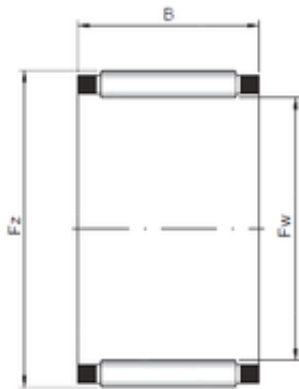

ISO K14X19X13 needle roller bearings

Bearing No. K14X19X13

Size	14x19x13 mm
Bore Diameter	14 mm
Outer Diameter	19 mm
Width	13 mm
Fw	14 mm
Ew	19 mm
B	13 mm

K14X19X13 Bearing 2D drawings and 3D CAD models