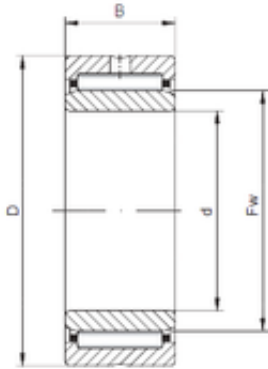

Timken MANUFACTURING (THAILAND)CO.,LTD.

30 mm x 55 mm x 25 mm ISO NA4006 V needle roller bearings

Bearing No. NA4006 V

| | |
|----------------|-------------|
| Size | 30x55x25 mm |
| Bore Diameter | 30 mm |
| Outer Diameter | 55 mm |
| Width | 25 mm |
| d | 30 mm |
| Fw | 40 mm |
| D | 55 mm |
| B | 25 mm |
| C | 25 mm |

NA4006 V Bearing 2D drawings and 3D CAD models