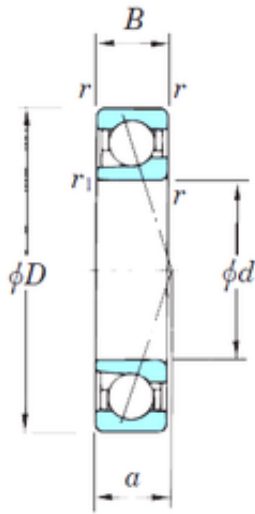

# Timken MANUFACTURING (THAILAND)CO.,LTD.

10 mm x 30 mm x 9 mm KOYO 7200CPA  
angular contact ball bearings

Bearing No. 7200CPA

Size	10x30x9 mm
Bore Diameter	10 mm
Outer Diameter	30 mm
Width	9 mm
d	10 mm
D	30 mm
B	9 mm
C	9 mm
Angle ( ° )	15 °
a	7,2 mm
r min.	0,6 mm
r1 min.	0,3 mm
Weight	0,031 Kg
Basic dynamic load rating (C)	5 kN
Basic static load rating (C0)	2,35 kN
(Grease) Lubrication Speed	44 000 r/min
(Oil) Lubrication Speed	68 000 r/min

7200CPA Bearing 2D drawings and 3D CAD models