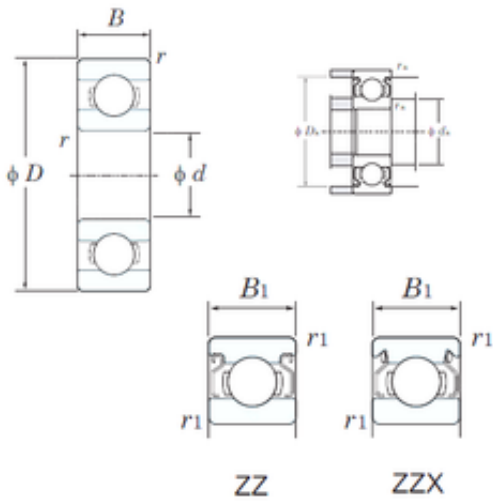

Timken MANUFACTURING (THAILAND)CO.,LTD.

6 mm x 19 mm x 8 mm KOYO ML6019ZZ deep groove ball bearings

Bearing No. ML6019ZZ

Size	6x19x8 mm
Bore Diameter	6 mm
Outer Diameter	19 mm
Width	8 mm
d	6 mm
D	19 mm
B	8 mm
C	8 mm
r min.	0,3 mm
r1 min.	0,3 mm
da min.	7 mm
Da max.	18 mm
ra max.	0,3 mm
Weight	0,009 Kg
Basic dynamic load rating (C)	2,6 kN
Basic static load rating (C0)	1,05 kN
(Grease) Lubrication Speed	40000 r/min

ML6019ZZ Bearing 2D drawings and 3D CAD models