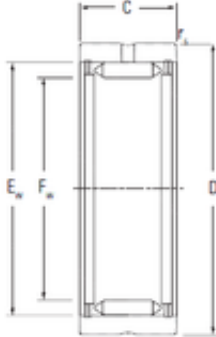

KOYO RNA2040 needle roller bearings

Bearing No. RNA2040

Size	49.7x65x22 mm
Bore Diameter	49,7 mm
Outer Diameter	65 mm
Width	22 mm
Fw	49,7 mm
D	65 mm
Ew	55,7 mm
C	22 mm
r5 min.	0,65 mm
Weight	0,2 Kg
Basic dynamic load rating (C)	41,5 kN
Basic static load rating (C0)	85 kN
(Grease) Lubrication Speed	4900 r/min
Category	Bearings
Inventory	0.0
Manufacturer Name	KOYO
Minimum Buy Quantity	N/A
Weight / Kilogram	0
Product Group	B04144

RNA2040 Bearing 2D drawings and 3D CAD models