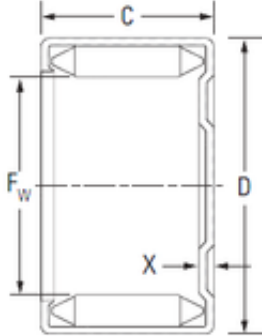

**KOYO MH-2081 needle roller bearings**

Bearing No. MH-2081

Size	31.750x41.275x12.70 mm
Bore Diameter	31.750 mm
Outer Diameter	41.275 mm
Width	12.70 mm
Fw	31.750 mm
D	41.275 mm
C	12.70 mm
x	3.05 mm
Weight	0.046 Kg
Basic dynamic load rating (C)	19.7 kN

MH-2081 Bearing 2D drawings and 3D CAD models