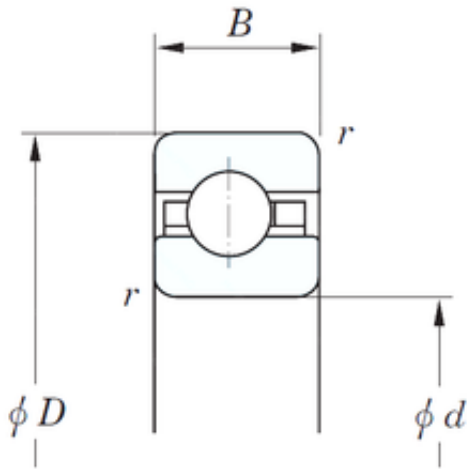

# Timken MANUFACTURING (THAILAND)CO.,LTD.

114,3 mm x 152,4 mm x 19,05 mm KOYO  
KFC045 deep groove ball bearings

Bearing No. KFC045

Size	114.3x152.4x19.05 mm
Bore Diameter	114,3 mm
Outer Diameter	152,4 mm
Width	19,05 mm
d	114,3 mm
D	152,4 mm
B	19,05 mm
C	19,05 mm
r	2 mm
Weight	0,953 Kg
Basic dynamic load rating (C)	29,4 kN
Bearing No.	KFC045
r(min)	2
Cr	29.4
C0r	30.8
Mass(kg)	0.953

KFC045 Bearing 2D drawings and 3D CAD models