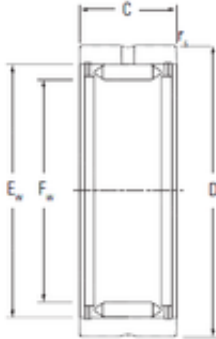

KOYO RNA2300 needle roller bearings

Bearing No. RNA2300

Size	335x375x54 mm
Bore Diameter	335 mm
Outer Diameter	375 mm
Width	54 mm
Fw	335 mm
D	375 mm
Ew	343 mm
C	54 mm
r5 min.	1,85 mm
Weight	8,6 Kg
Basic dynamic load rating (C)	460 kN
Basic static load rating (C0)	1690 kN
(Grease) Lubrication Speed	720 r/min

RNA2300 Bearing 2D drawings and 3D CAD models