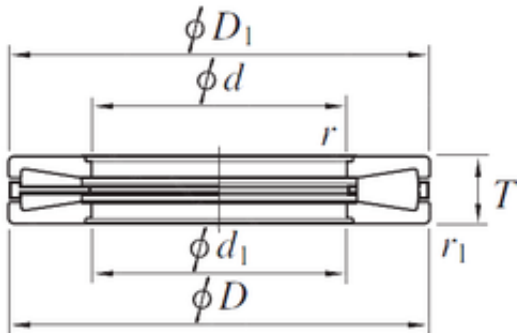

KOYO T911 thrust roller bearings

Bearing No. T911

Size	228.600x482.600x104.775 mm
Bore Diameter	228.600 mm
Outer Diameter	482.600 mm
Width	104.775 mm
d	228.600 mm
D	482.600 mm
T	104.775 mm
d1	228.600 mm
r1 min.	11.2 mm
D1	482.600 mm
Weight	107 Kg
Basic dynamic load rating (C)	3 390 kN

T911 Bearing 2D drawings and 3D CAD models