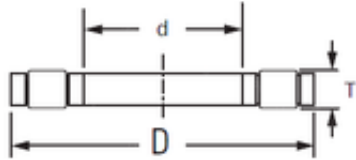

**KOYO K,81213LPB thrust roller bearings**

Bearing No. K,81213LPB

Size	65x100x11 mm
Bore Diameter	65 mm
Outer Diameter	100 mm
Width	11 mm
d	65 mm
D	100 mm
T	11 mm
Ea	71 mm
Eb	94 mm
Weight	0,176 Kg
Basic dynamic load rating (C)	134 kN
Basic static load rating (C0)	403 kN

K,81213LPB Bearing 2D drawings and 3D CAD models