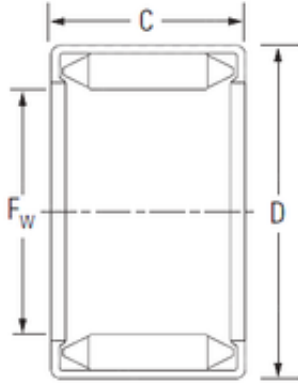

KOYO BHM1720A needle roller bearings

Bearing No. BHM1720A

Size	17x24x20 mm
Bore Diameter	17 mm
Outer Diameter	24 mm
Width	20 mm
Fw	17 mm
D	24 mm
C	20 mm
Weight	0,027 Kg
Basic dynamic load rating (C)	19 kN
Basic static load rating (C0)	21,9 kN

BHM1720A Bearing 2D drawings and 3D CAD models