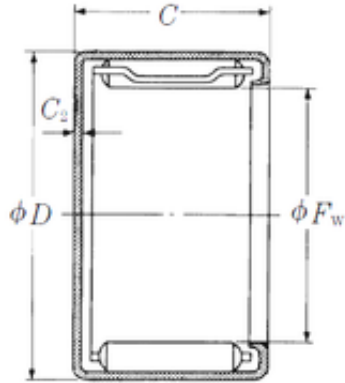

NSK MFJL-1725L needle roller bearings

Bearing No. MFJL-1725L

Size	17x24x25 mm
Bore Diameter	17 mm
Outer Diameter	24 mm
Width	25 mm
Fw	17 mm
D	24 mm
C	25 mm
C2	1 mm
Weight	30 Kg
Basic dynamic load rating (C)	19600 kN

MFJL-1725L Bearing 2D drawings and 3D CAD models