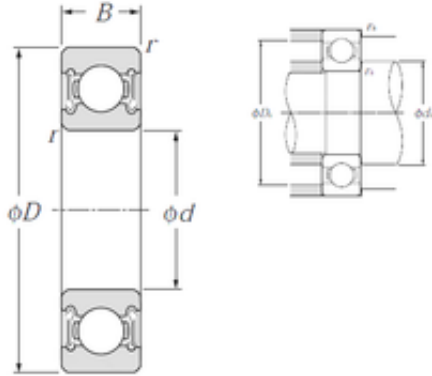

**85 mm x 120 mm x 18 mm NTN 6917LLB deep groove ball bearings**

Bearing No. 6917LLB

Size	85x120x18 mm
Bore Diameter	85 mm
Outer Diameter	120 mm
Width	18 mm
d	85 mm
D	120 mm
B	18 mm
C	18 mm
r min.	1,1 mm
da min.	91,5 mm
da max	94 mm
Da max.	113,5 mm
ra max.	1 mm
Weight	0,536 Kg
Basic dynamic load rating (C)	32 kN
Basic static load rating (C0)	29,6 kN
(Grease) Lubrication Speed	5 400 r/min

6917LLB Bearing 2D drawings and 3D CAD models