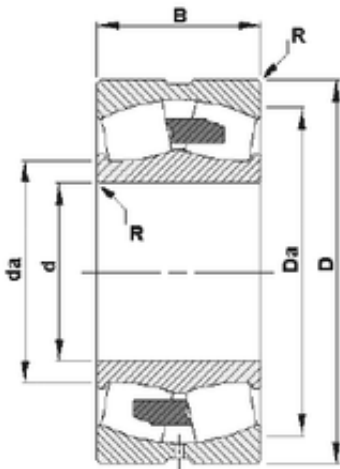

Timken MANUFACTURING (THAILAND)CO.,LTD.

1000 mm x 1580 mm x 580 mm Timken
241/1000YMB spherical roller bearings

Bearing No. 241/1000YMB

Size	1000x1580x580 mm
Bore Diameter	1000 mm
Outer Diameter	1580 mm
Width	580 mm
d	1000 mm
D	1580 mm
B	580 mm
C	580 mm
R	9 mm
Da	1444 mm
da	1120 mm

241/1000YMB Bearing 2D drawings and 3D CAD models