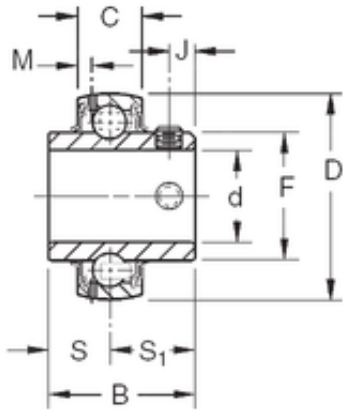

Timken MANUFACTURING (THAILAND)CO.,LTD.

55,5625 mm x 100 mm x 55,55 mm Timken GY1203KRRB deep groove ball bearings

Bearing No. GY1203KRRB

Size	55.5625x100x55.55 mm
Bore Diameter	55,5625 mm
Outer Diameter	100 mm
Width	55,55 mm
d	55,5625 mm
D	100 mm
B	55,55 mm
C	24 mm
S1	33,32 mm
F	69,77 mm
J	10 mm
M	5 mm
S	22,22 mm
Thread (G)	M10X1,5
Basic dynamic load rating (C)	48 kN

GY1203KRRB Bearing 2D drawings and 3D CAD models