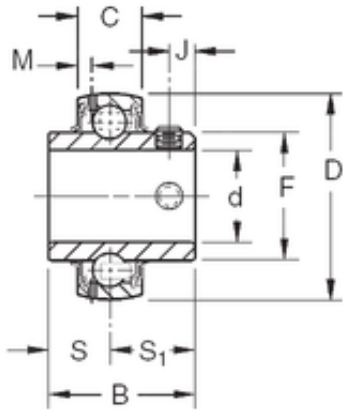

Timken MANUFACTURING (THAILAND)CO.,LTD.

55,5625 mm x 100 mm x 55,55 mm Timken GY1203KRRB deep groove ball bearings

Bearing No. GY1203KRRB

| | |
|-------------------------------|----------------------|
| Size | 55.5625x100x55.55 mm |
| Bore Diameter | 55,5625 mm |
| Outer Diameter | 100 mm |
| Width | 55,55 mm |
| d | 55,5625 mm |
| D | 100 mm |
| B | 55,55 mm |
| C | 24 mm |
| S1 | 33,32 mm |
| F | 69,77 mm |
| J | 10 mm |
| M | 5 mm |
| S | 22,22 mm |
| Thread (G) | M10X1,5 |
| Basic dynamic load rating (C) | 48 kN |

GY1203KRRB Bearing 2D drawings and 3D CAD models