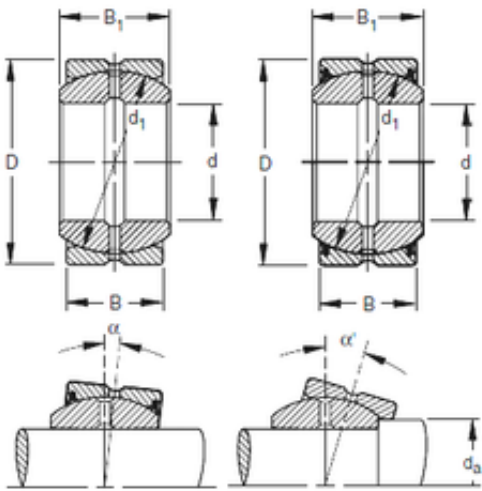

Timken 7SF12 plain bearings

Bearing No. 7SF12

Size	19.05x31.75x14.27 mm
Bore Diameter	19.05 mm
Outer Diameter	31,75 mm
Width	14,27 mm
d	19.05 mm
D	31,75 mm
B1	16,66 mm
C	14,27 mm
d1	27,43 mm

7SF12 Bearing 2D drawings and 3D CAD models